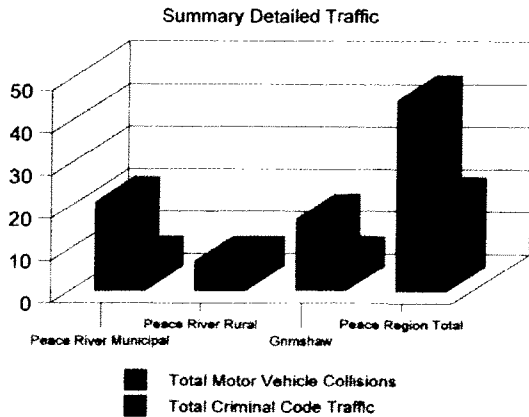

Section II: Detailed Monthly Traffic Report -May 2009

Collisions					
	Fatal	Injury	Reportable	Non-Reportable	Total
Peace River Municipal	0	3	15	3	21
Peace River Rural	0	2	5	0	7
Grimshaw	0	0	16	1	17
Peace Region Total	0	5	36	4	45

Criminal Code Traffic						
	Dangerous Operation MV	Impaired Operation MV	Over .08 Mg	Fail/Refuse	Operate MV Prohibited	Total
Peace River Municipal	1	5	1	0	0	7
Peace River Rural	1	6	0	0	0	7
Grimshaw	1	5	0	1	0	7
Peace Region Total	3	16	1	1	0	21

Detailed Traffic Report				
	Peace River Municipal	Peace River Rural	Grimshaw	Peace Region Total
Total Other Non Moving Traffic	36	9	11	56
Total Provincial Traffic	111	33	35	179
Total Other Traffic	75	24	24	123

Summary Detailed Traffic				
	Peace River Municipal	Peace River Rural	Grimshaw	Peace Region Total
Total Motor Vehicle Collisions	21	7	17	45
Total Criminal Code Traffic	7	7	7	21
Total Traffic Offences	215	60	94	369