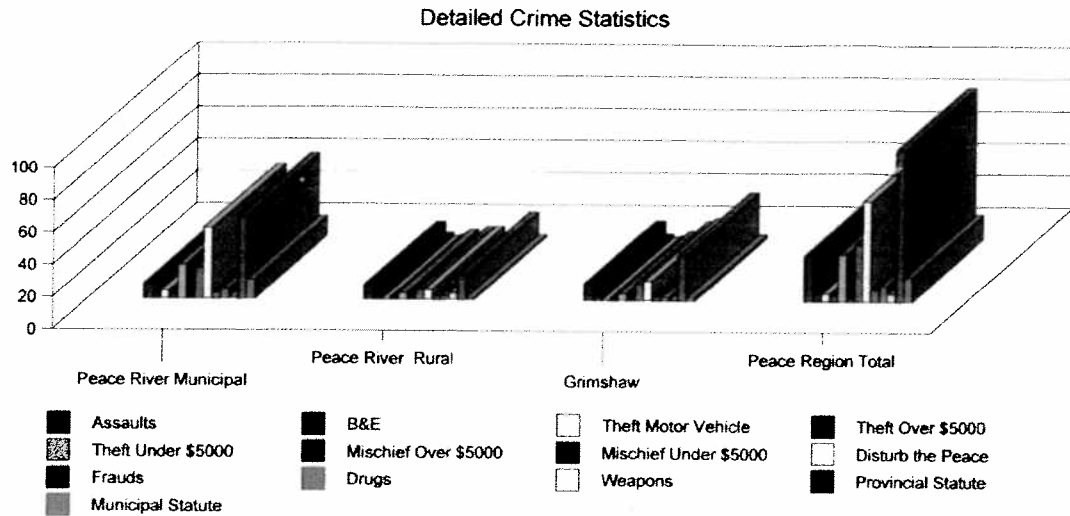

Summary Detailed Crime				
	Peace River Municipal	Peace River Rural	Grimshaw	Peace Region Total
Total Persons	19	14	13	46
Total Property	52	18	19	89
Total Criminal Code Other	63	15	18	96
Total Criminal Code	134	47	50	231