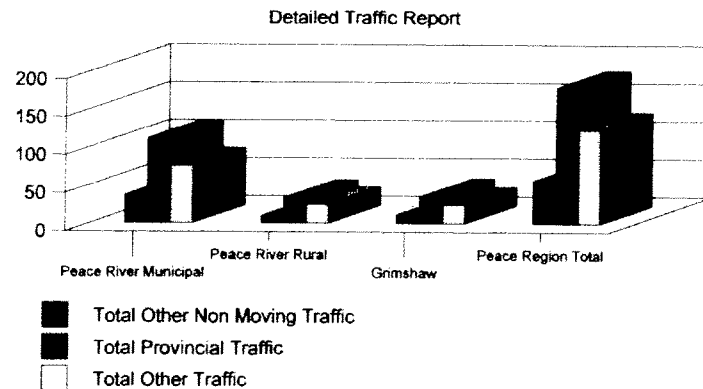

Section II: Detailed Monthly Traffic Report -May 2009

Collisions					
	Fatal	Injury	Reportable	Non-Reportable	Total
Peace River Municipal	0	3	15	3	21
Peace River Rural	0	2	5	0	7
Grimshaw	0	0	16	1	17
Peace Region Total	0	5	36	4	45

Criminal Code Traffic						
	Dangerous Operation MV	Impaired Operation MV	Over .08 Mg	Fail/Refuse	Operate MV Prohibited	Total
Peace River Municipal	1	5	1	0	0	7
Peace River Rural	1	6	0	0	0	7
Grimshaw	1	5	0	1	0	7
Peace Region Total	3	16	1	1	0	21

Detailed Traffic Report				
	Peace River Municipal	Peace River Rural	Grimshaw	Peace Region Total
Total Other Non Moving Traffic	36	9	11	56
Total Provincial Traffic	111	33	35	179
Total Other Traffic	75	24	24	123

Summary Detailed Traffic				
	Peace River Municipal	Peace River Rural	Grimshaw	Peace Region Total
Total Motor Vehicle Collisions	21	7	17	45
Total Criminal Code Traffic	7	7	7	21
Total Traffic Offences	215	60	94	369